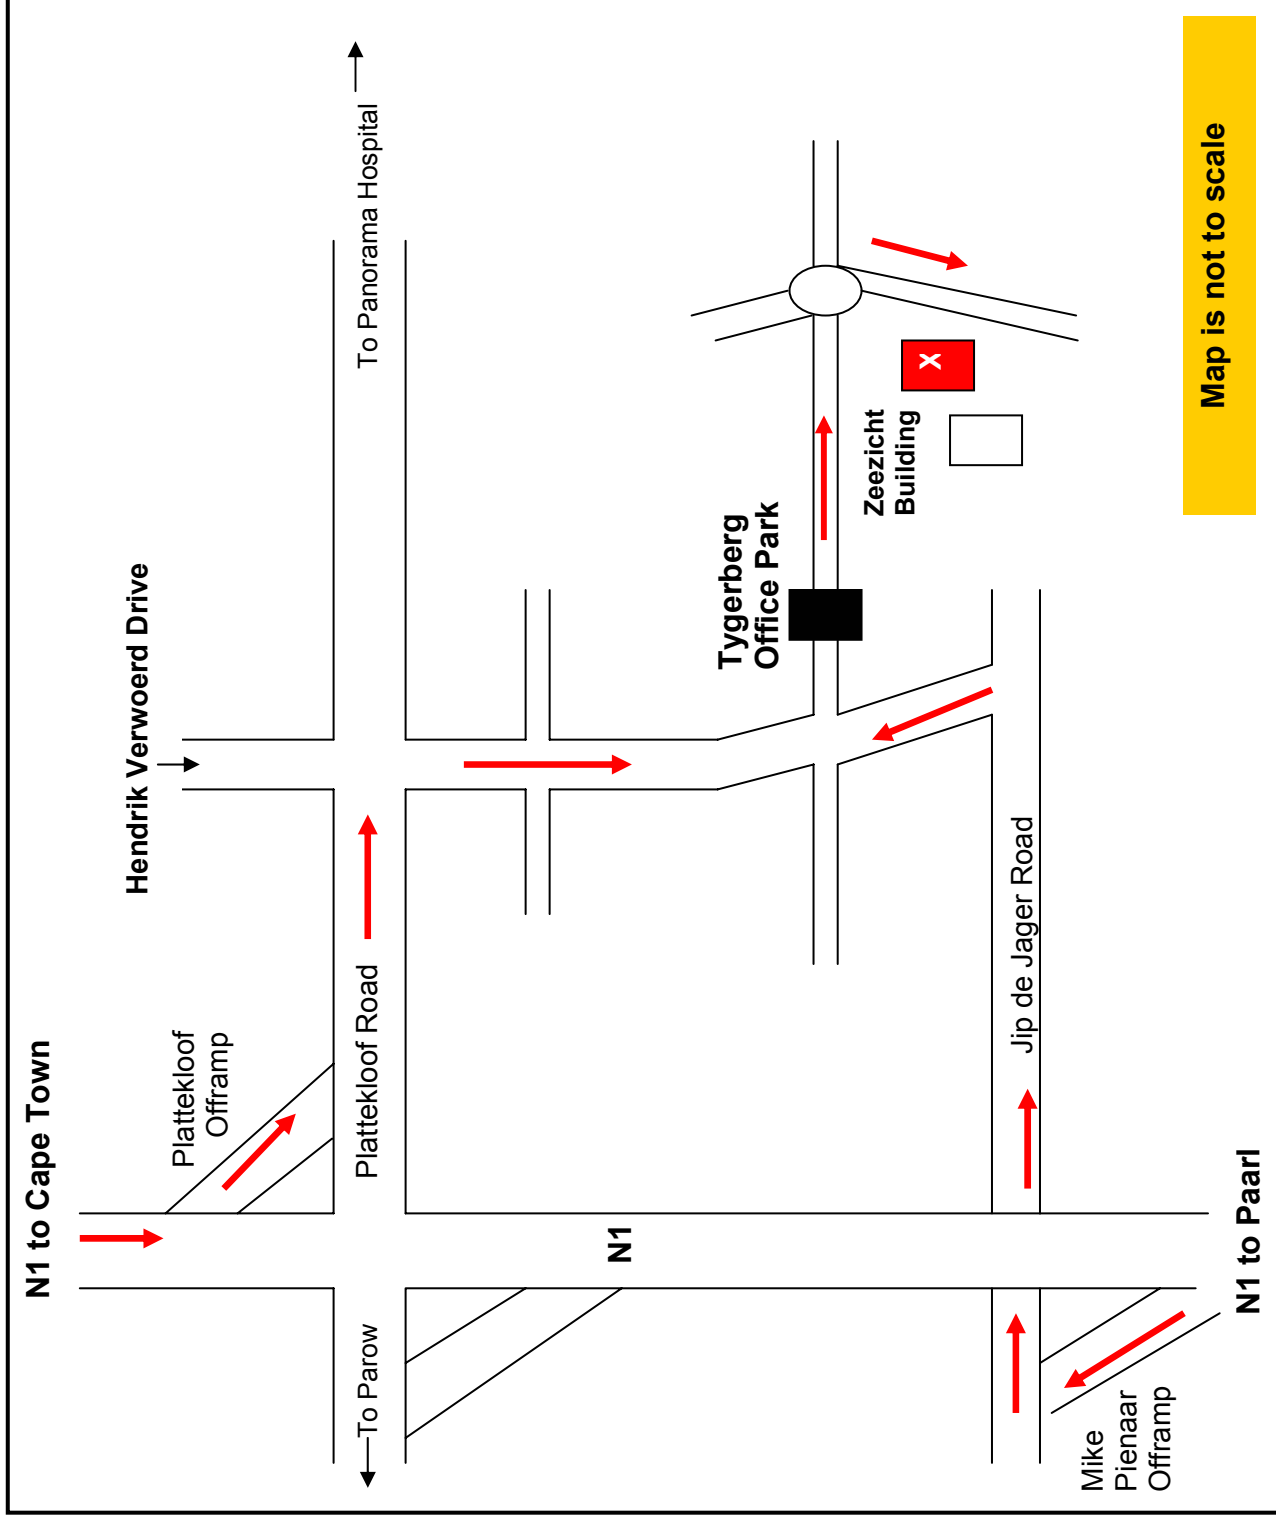

# Directions to the F W de Klerk Foundation

## Directions:

**If coming from Cape Town on the N1:**  
Take the Plattekloof/McIntyre Offramp on your left and turn left into Plattekloof Road

**If coming from direction Paarl on the N1:**  
Take the Mike Pienaar Offramp on your left and turn right into Jip de Jager Road